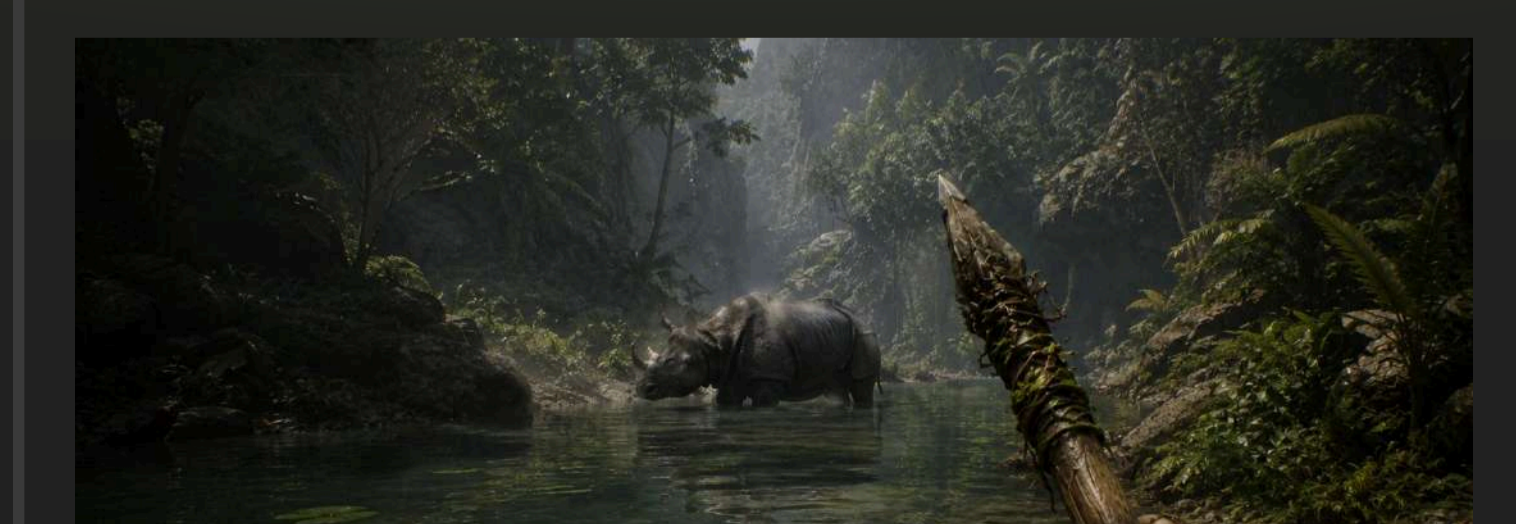

WILDLANDS

LEGENDARY SCOUT

FRONT

3/4 VIEW

SIDE

BACK

WILDLANDS

LEGENDARY SCOUT