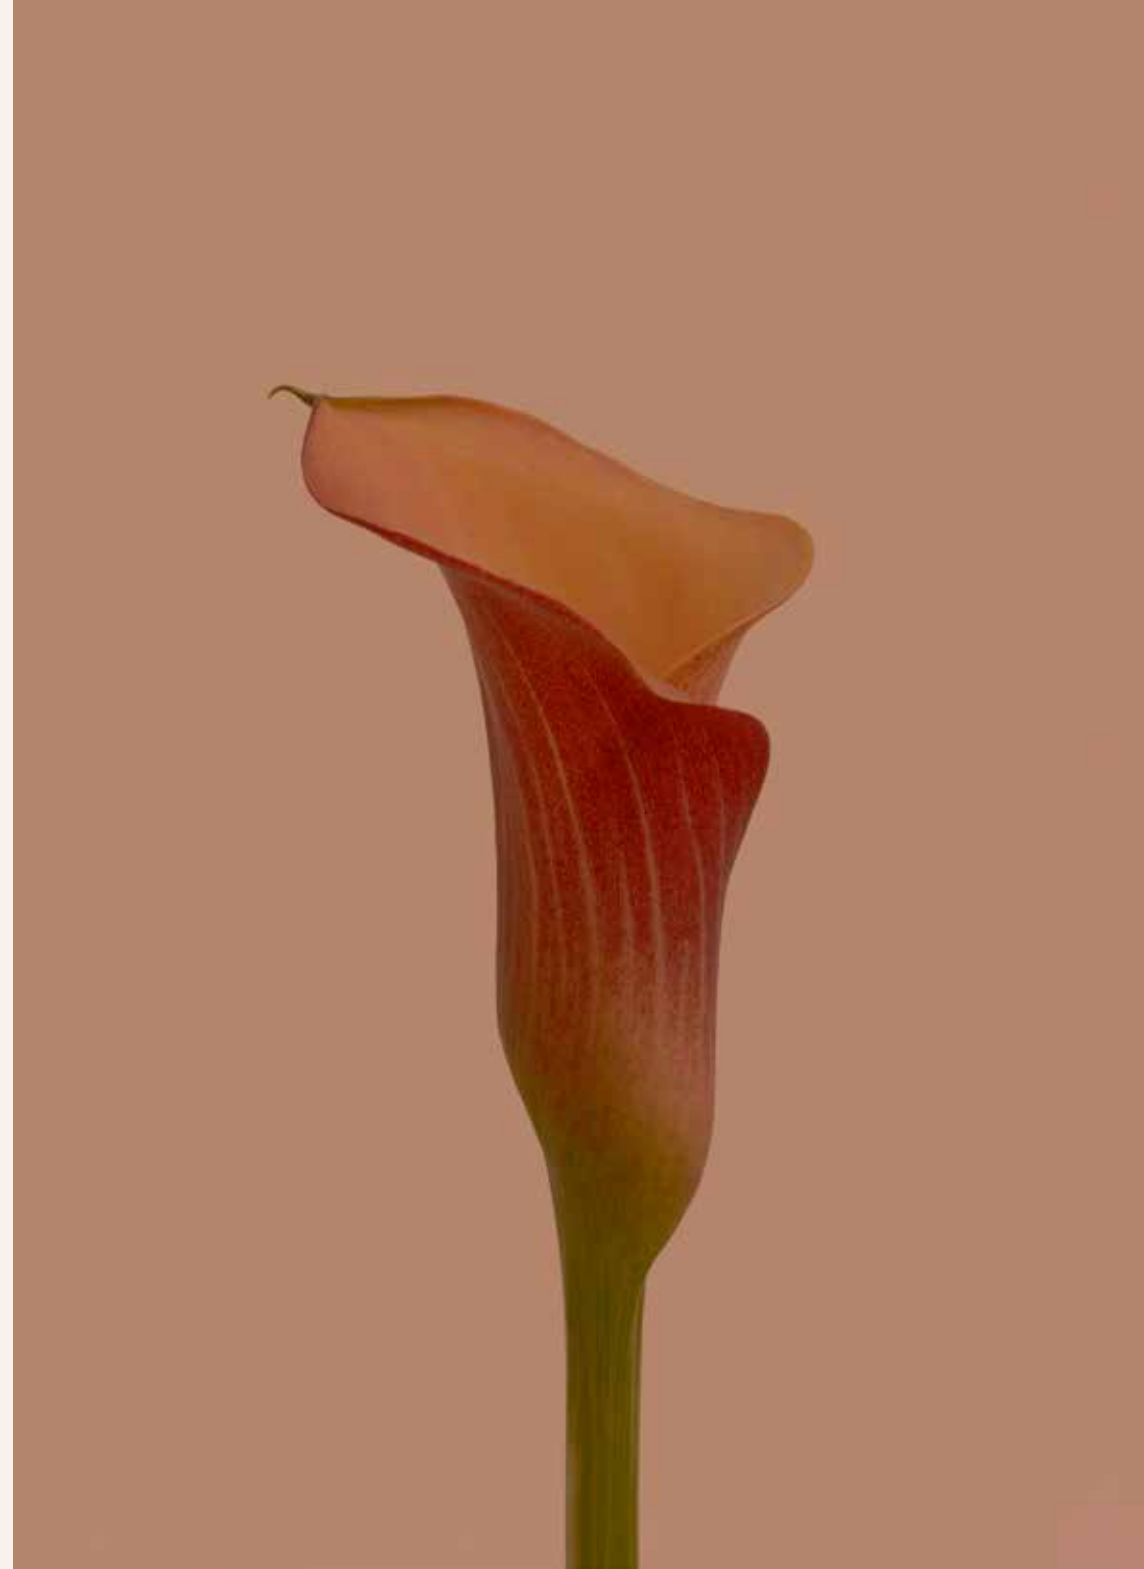

CHOOSE WHAT YOU
LIKE