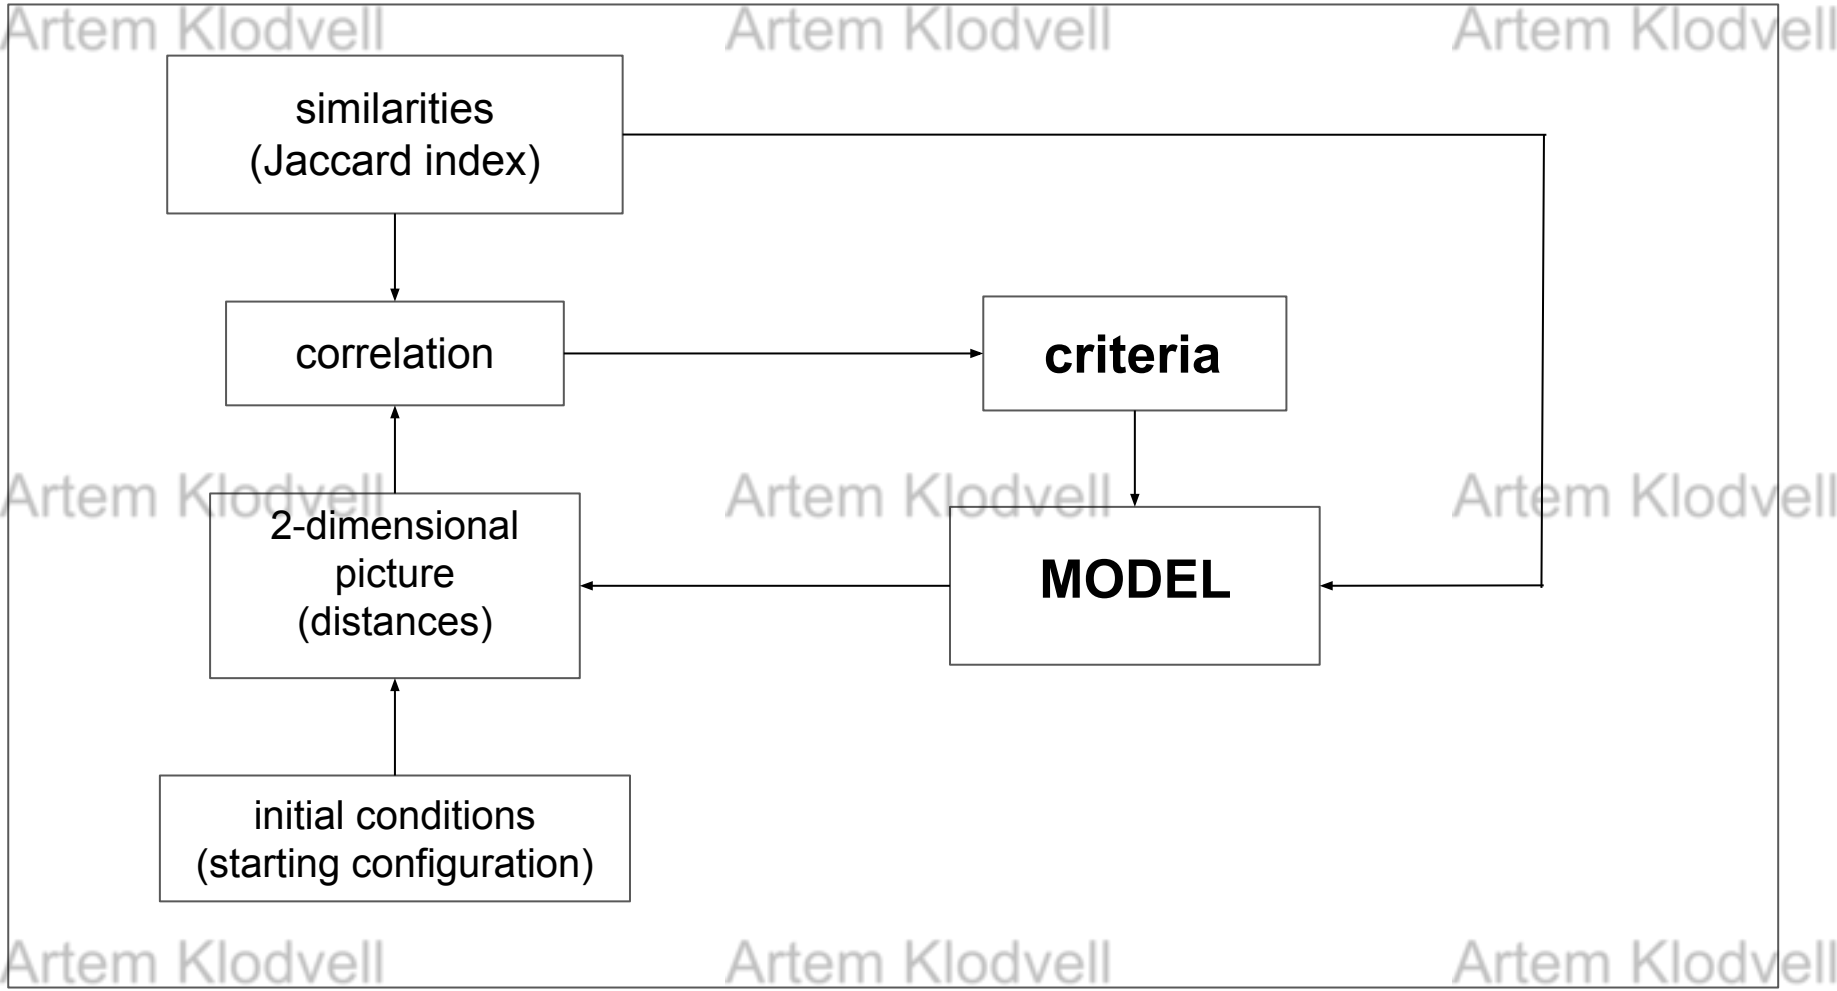

similarities
(Jaccard index)

correlation

2-dimensional
picture
(distances)

initial conditions
(starting configuration)

criteria

MODEL

Artem Klodvell

Artem Klodvell

Growth and Development

Role of nutrition in maintain health

Mortality and Morbidity

Specific Deficiency

/year	2017	2018	2019	2020
Total income euro (red color bar)	28,4	29,6	30	32,4
Income from stock EUR (blue color bar)	5,27	6,31	5,34	8,37
Number of employees (green color bar)	31	45	48	61