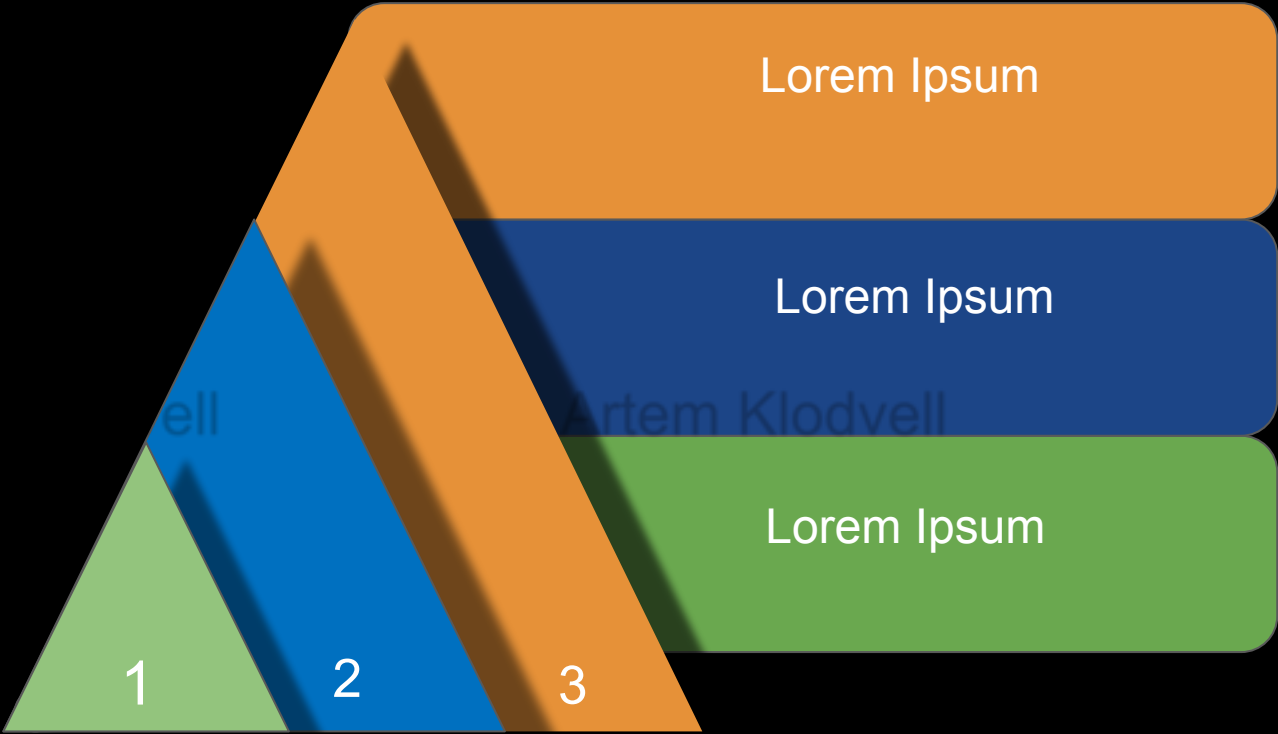

similarities
(Jaccard index)

correlation

2-dimensional
picture
(distances)

initial conditions
(starting configuration)

criteria

MODEL

Artem Klodvell

Artem Klodvell

Growth and Development

Role of nutrition in maintain health

Mortality and Morbidity

Specific Deficiency

/year	2017	2018	2019	2020
Total income euro (red color bar)	28,4	29,6	30	32,4
Income from stock EUR (blue color bar)	5,27	6,31	5,34	8,37
Number of employees (green color bar)	31	45	48	61