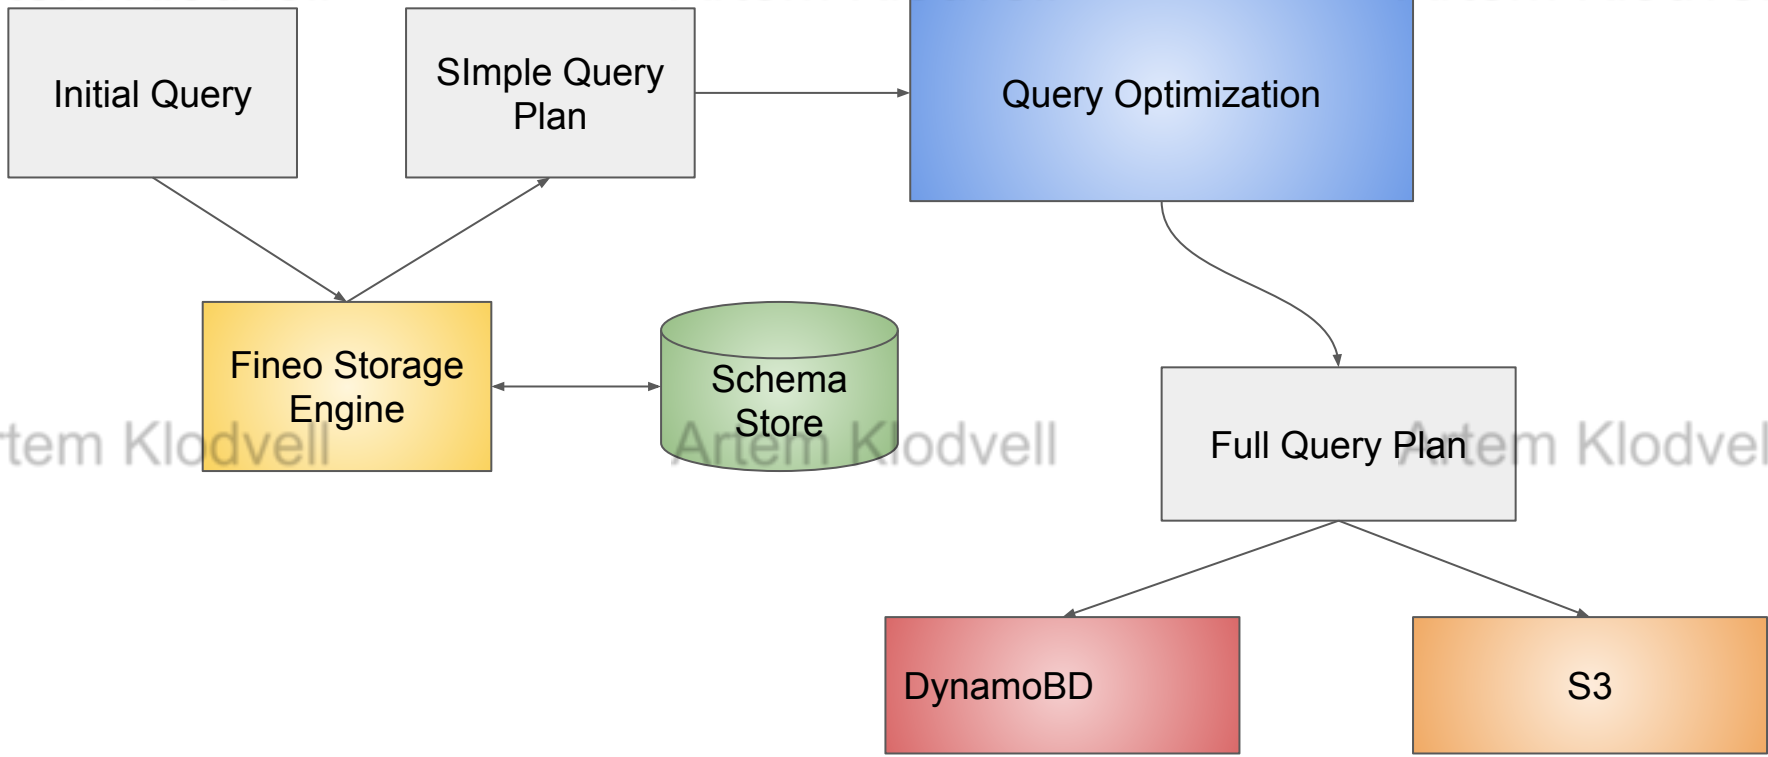

Growth and Development

Role of nutrition in maintain health

Mortality and Morbidity

Specific Deficiency

/year	2017	2018	2019	2020
Total income euro (red color bar)	28,4	29,6	30	32,4
Income from stock EUR (blue color bar)	5,27	6,31	5,34	8,37
Number of employees (green color bar)	31	45	48	61