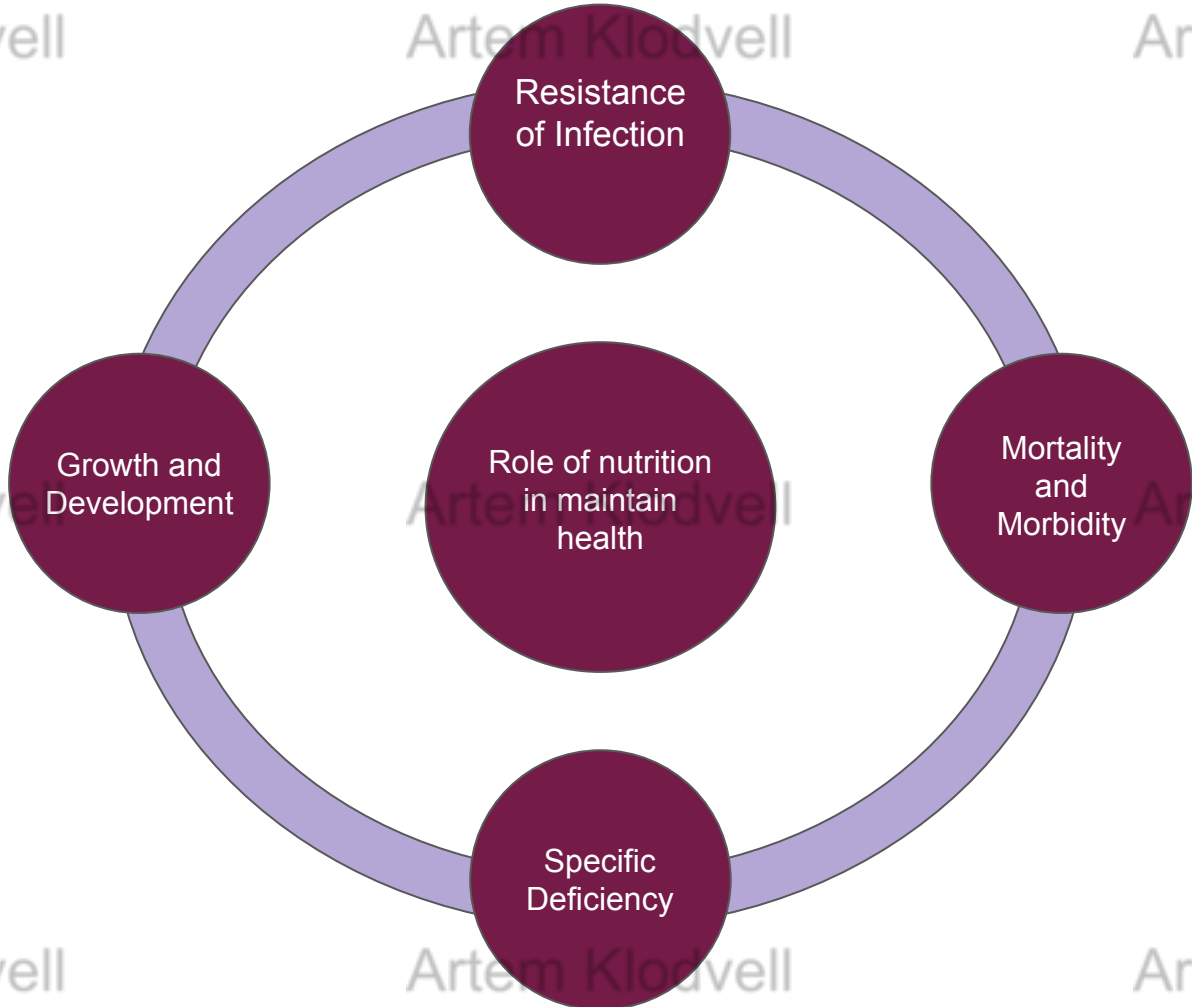

similarities
(Jaccard index)

correlation

2-dimensional
picture
(distances)

initial conditions
(starting configuration)

criteria

MODEL

Artem Klodvell

Artem Klodvell

Artem Klodvell

Artem Klodvell

Artem Klodvell

Artem Klodvell

Artem Klodvell

Artem Klodvell

Artem Klodvell

Resistance of Infection

Growth and Development

Role of nutrition in maintain health

Mortality and Morbidity

Specific Deficiency

/year	2017	2018	2019	2020
Total income euro (red color bar)	28,4	29,6	30	32,4
Income from stock EUR (blue color bar)	5,27	6,31	5,34	8,37
Number of employees (green color bar)	31	45	48	61