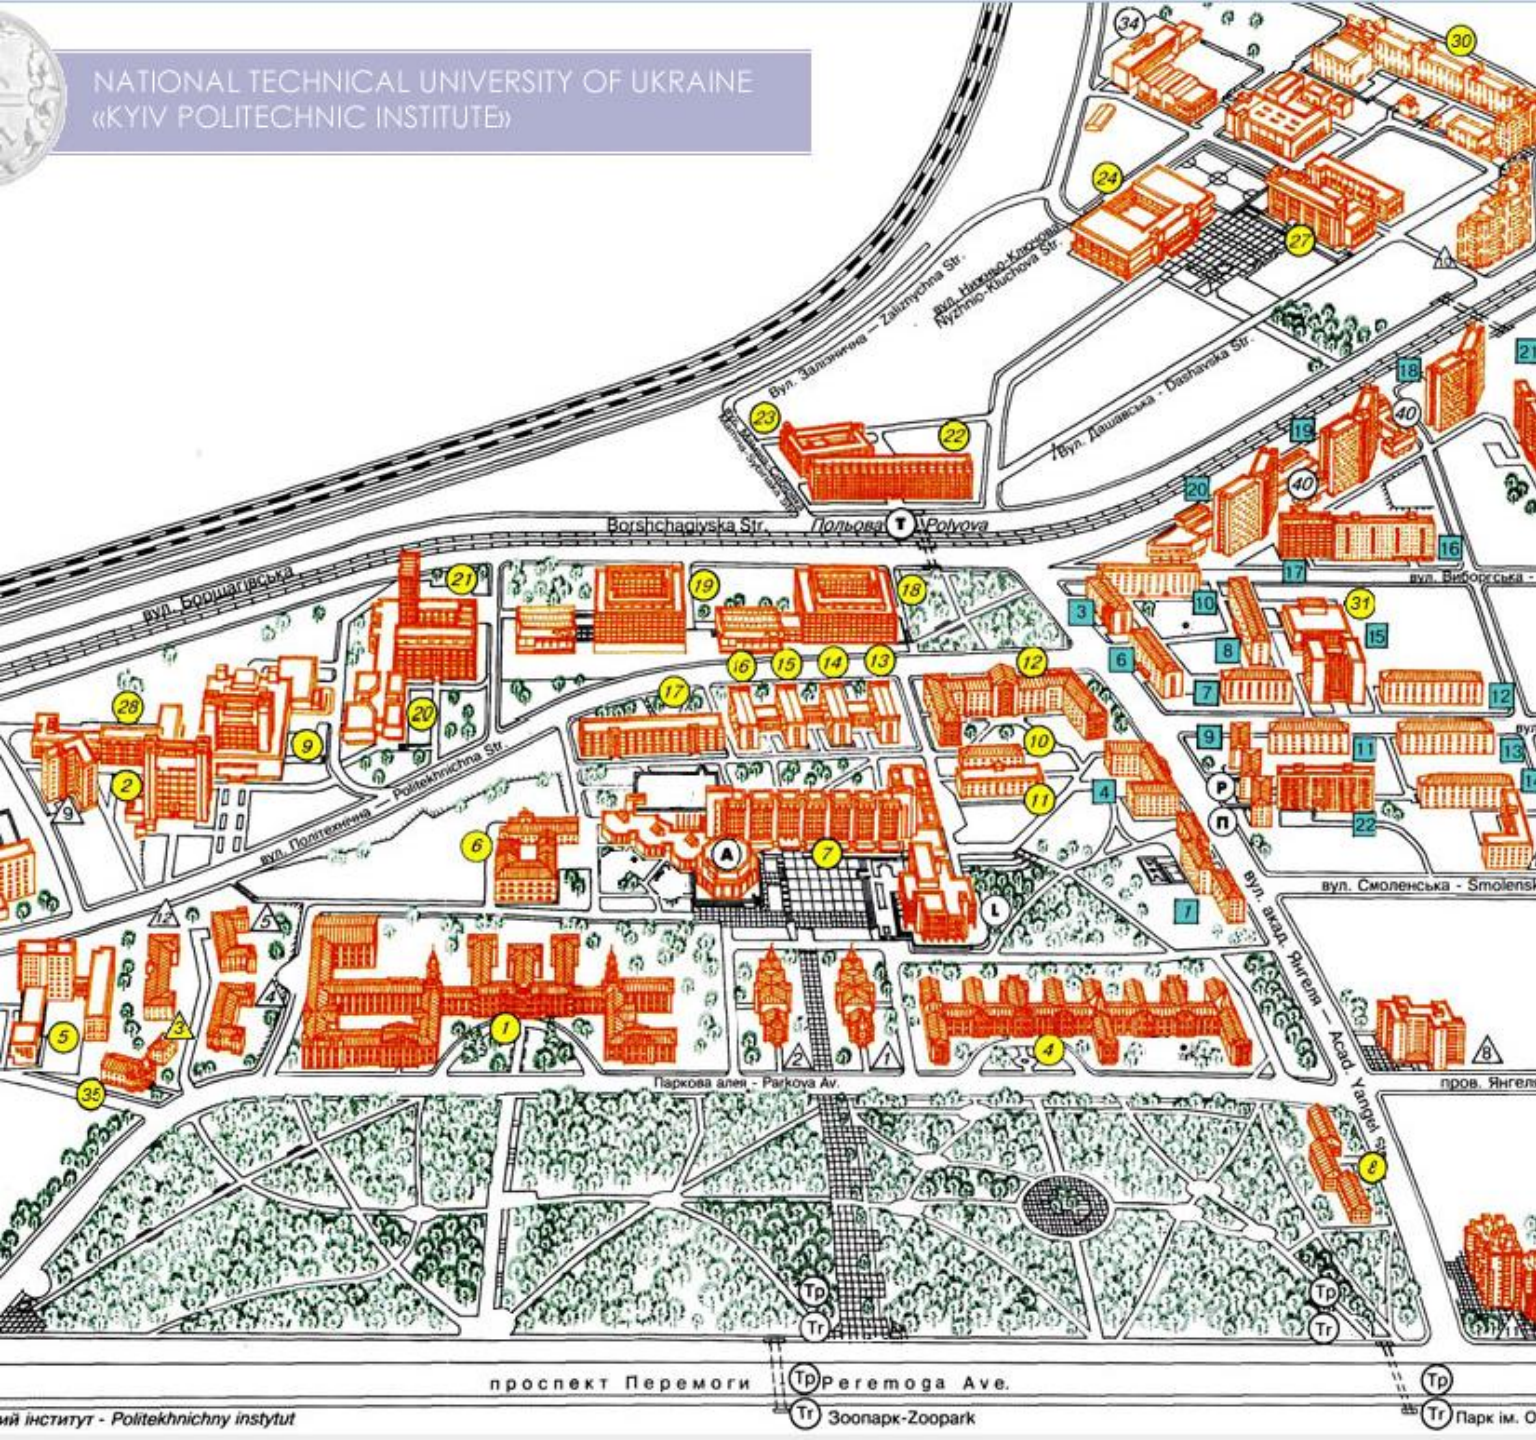

NATIONAL TECHNICAL UNIVERSITY OF UKRAINE
«KYIV POLYTECHNIC INSTITUTE»

KYIV POLYTECHNIK INSTITUTE

THE BIGGEST TECHNICAL
UNIVERSITY IN UKRAINE

THE BIGGEST STUDENT'S
CAMPUS IN UKRAINE