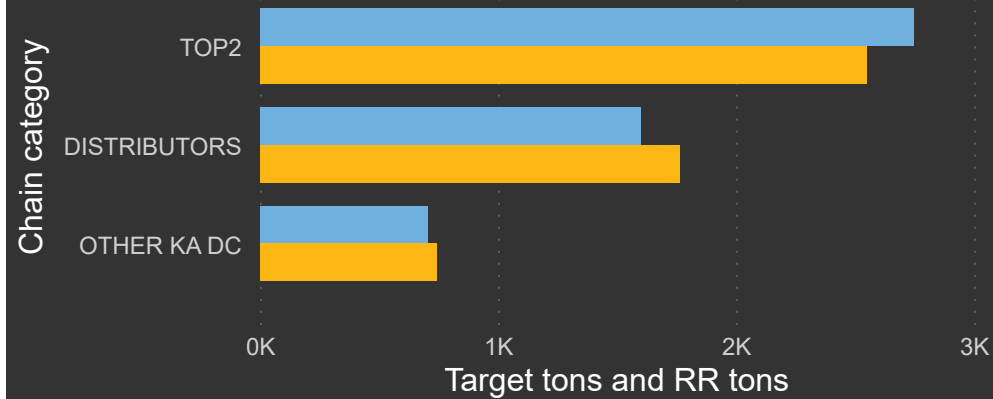

# SALES REPORT

15.09.23

Report Day

%RR tons vs TGT tons

0,0%

RR tons vs TGT tons

2

%RR tons vs LM tons

-0,1%

RR tons vs LM tons

-6

Target tons and RR tons by Chain category

● Target tons ● RR tons

Daily Sales