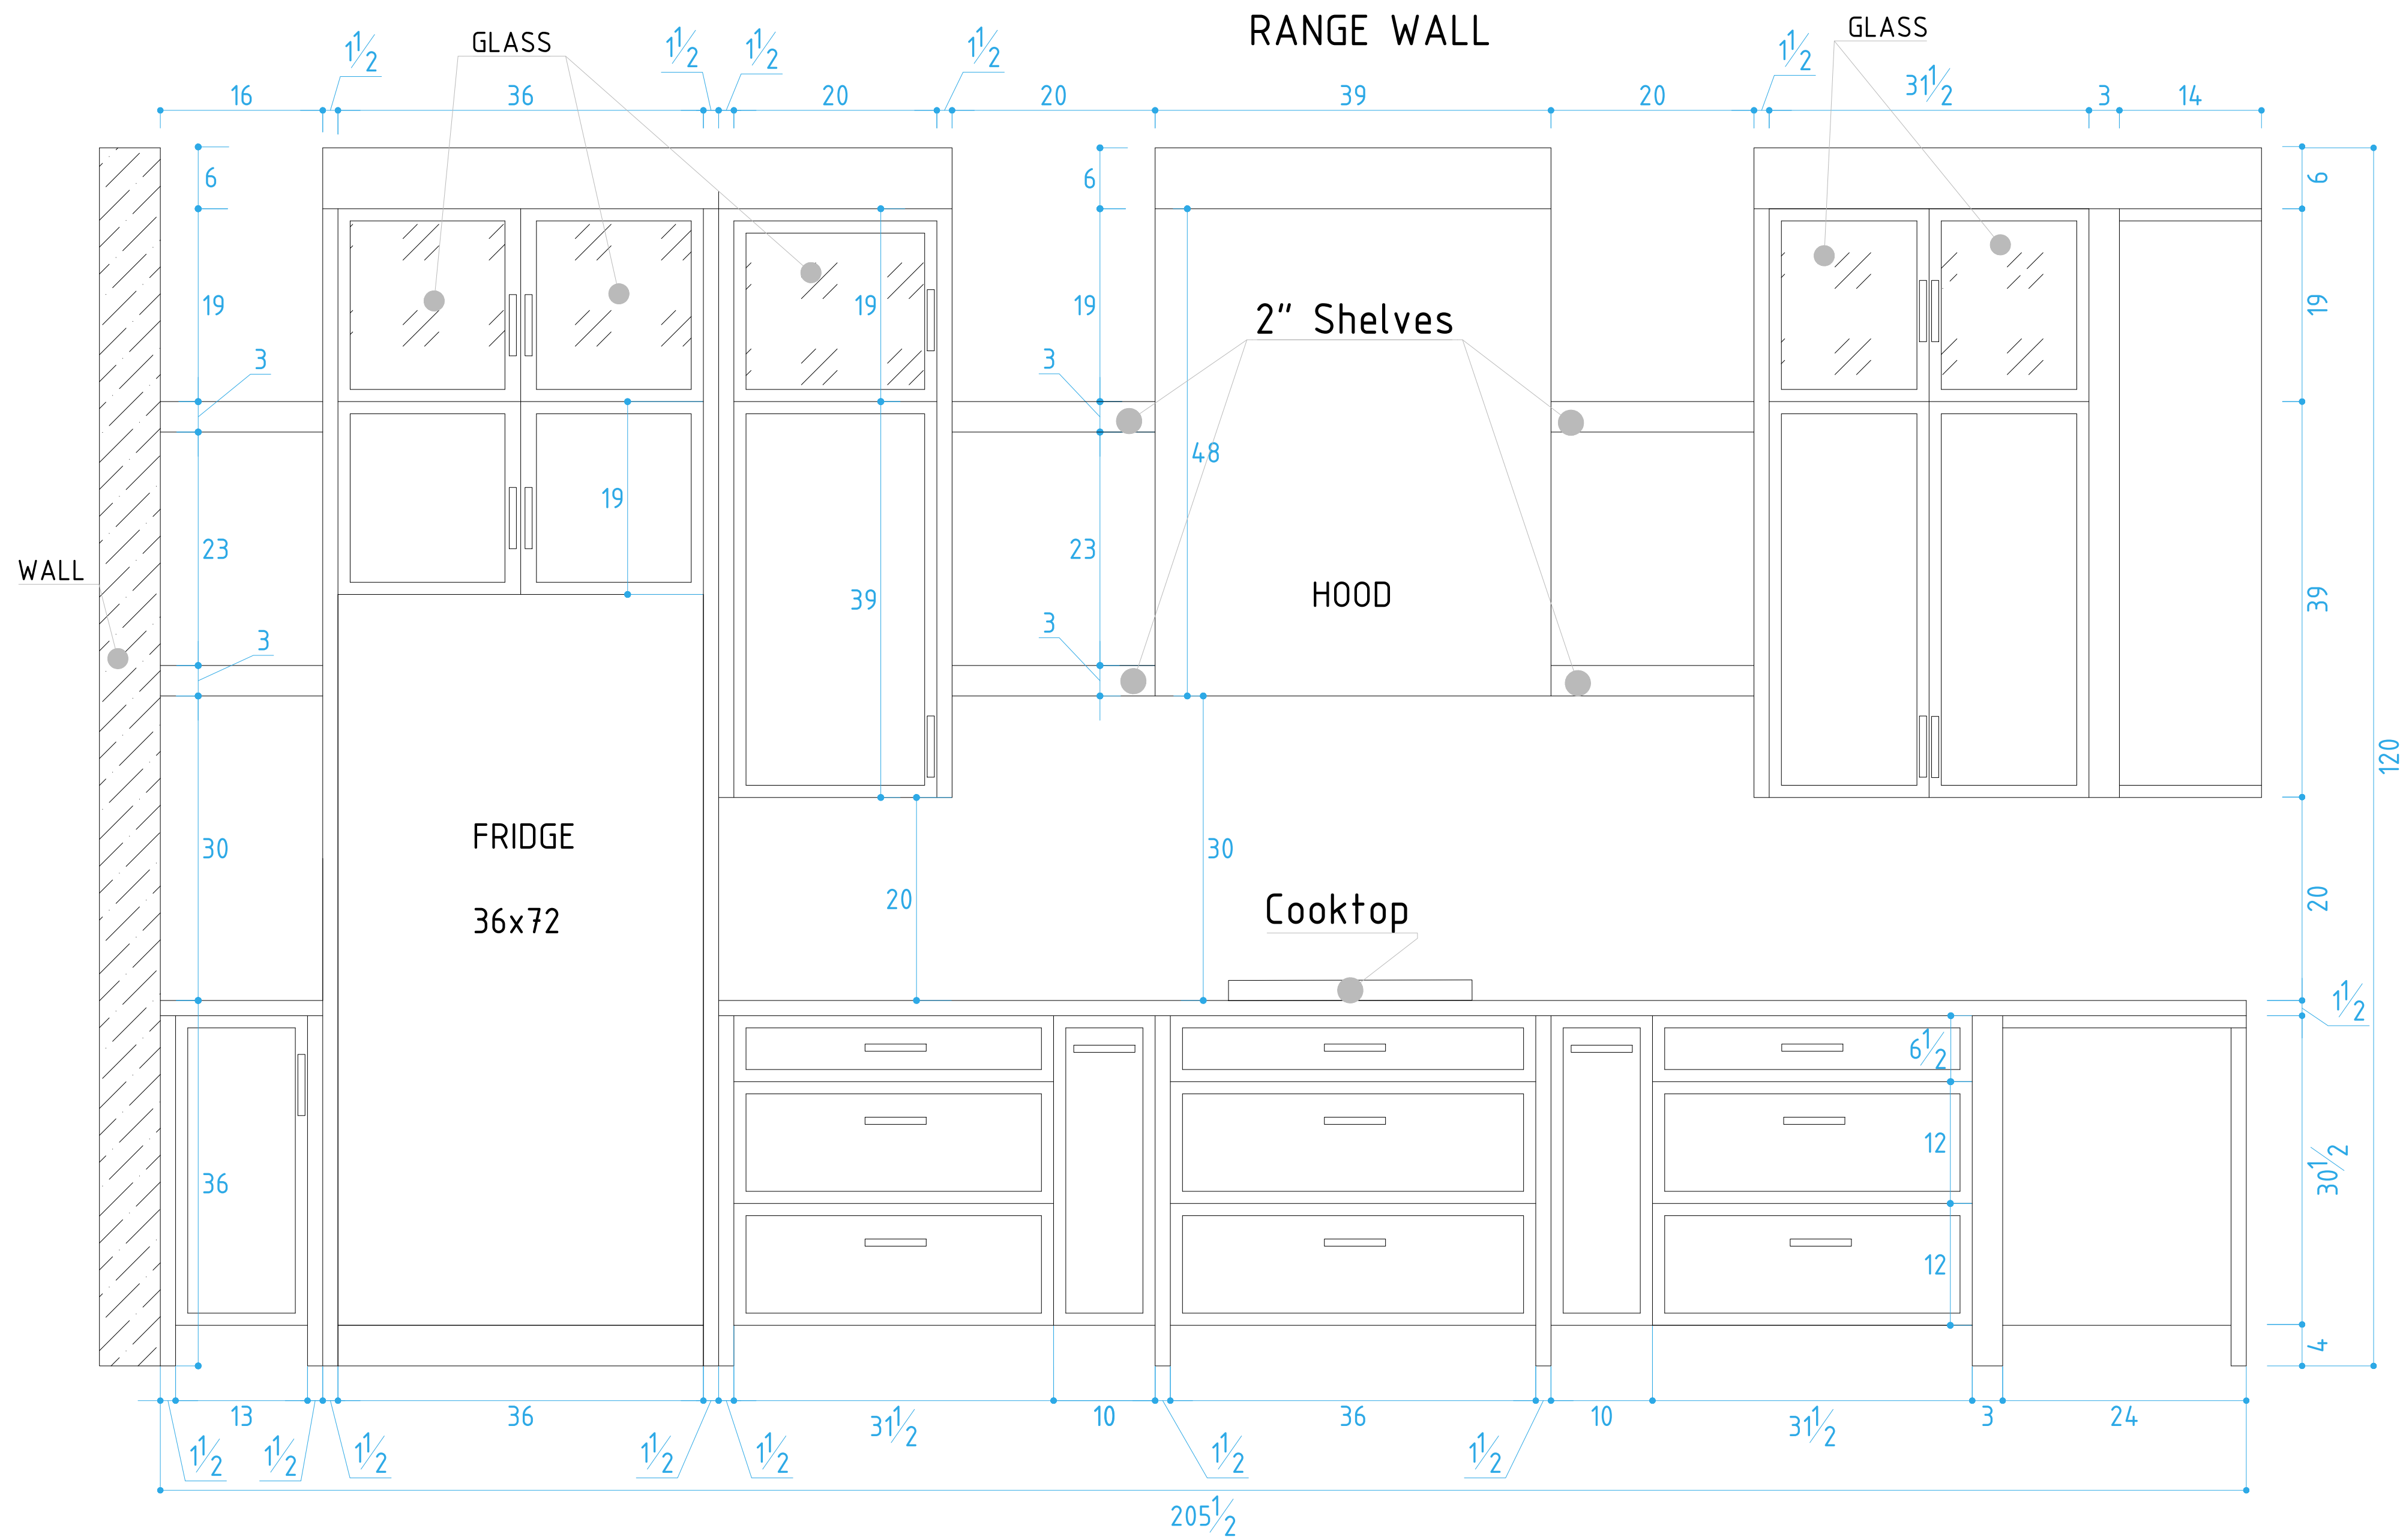

Project: Widlak

Address:

Drawing: Oven wall and GB  
Date: 25.03.2022

Page: 2 out of the 16

Project: Widlak

Address:

Drawing: Range wall  
Date: 25.03.2022

Page: 3 out of the 16

# LAUNDRY

**Project:**  
 Widlak

**Address:**

**Drawing:**  
 Laundry  
**Date:** 25.03.2022

**Page:**  
 4 out of  
 the 16

*Project:*  
*Widlak*

*Address:*

*Drawing*  
*3d Image island, Range wall and Oven wall*

*Page:*  
*7 out of the 14*

*Date:* 25.03.2022

*Project:*  
*Widlak*

*Address:*

*Drawing*  
*3d Image island, Range wall and Oven wall*

*Page:*  
*8 out of the 14*

*Date:* 25.03.2022

*Project:*  
*Widlak*

*Address:*

*Drawing*  
*3d Image island, Range wall and Oven wall*

*Date:* 25.03.2022

*Page:*  
*9 out of the 14*

*Project:*  
*Widlak*

*Address:*

*Drawing*  
*3d Image island, Range wall and Oven wall*  
*Date: 25.03.2022*