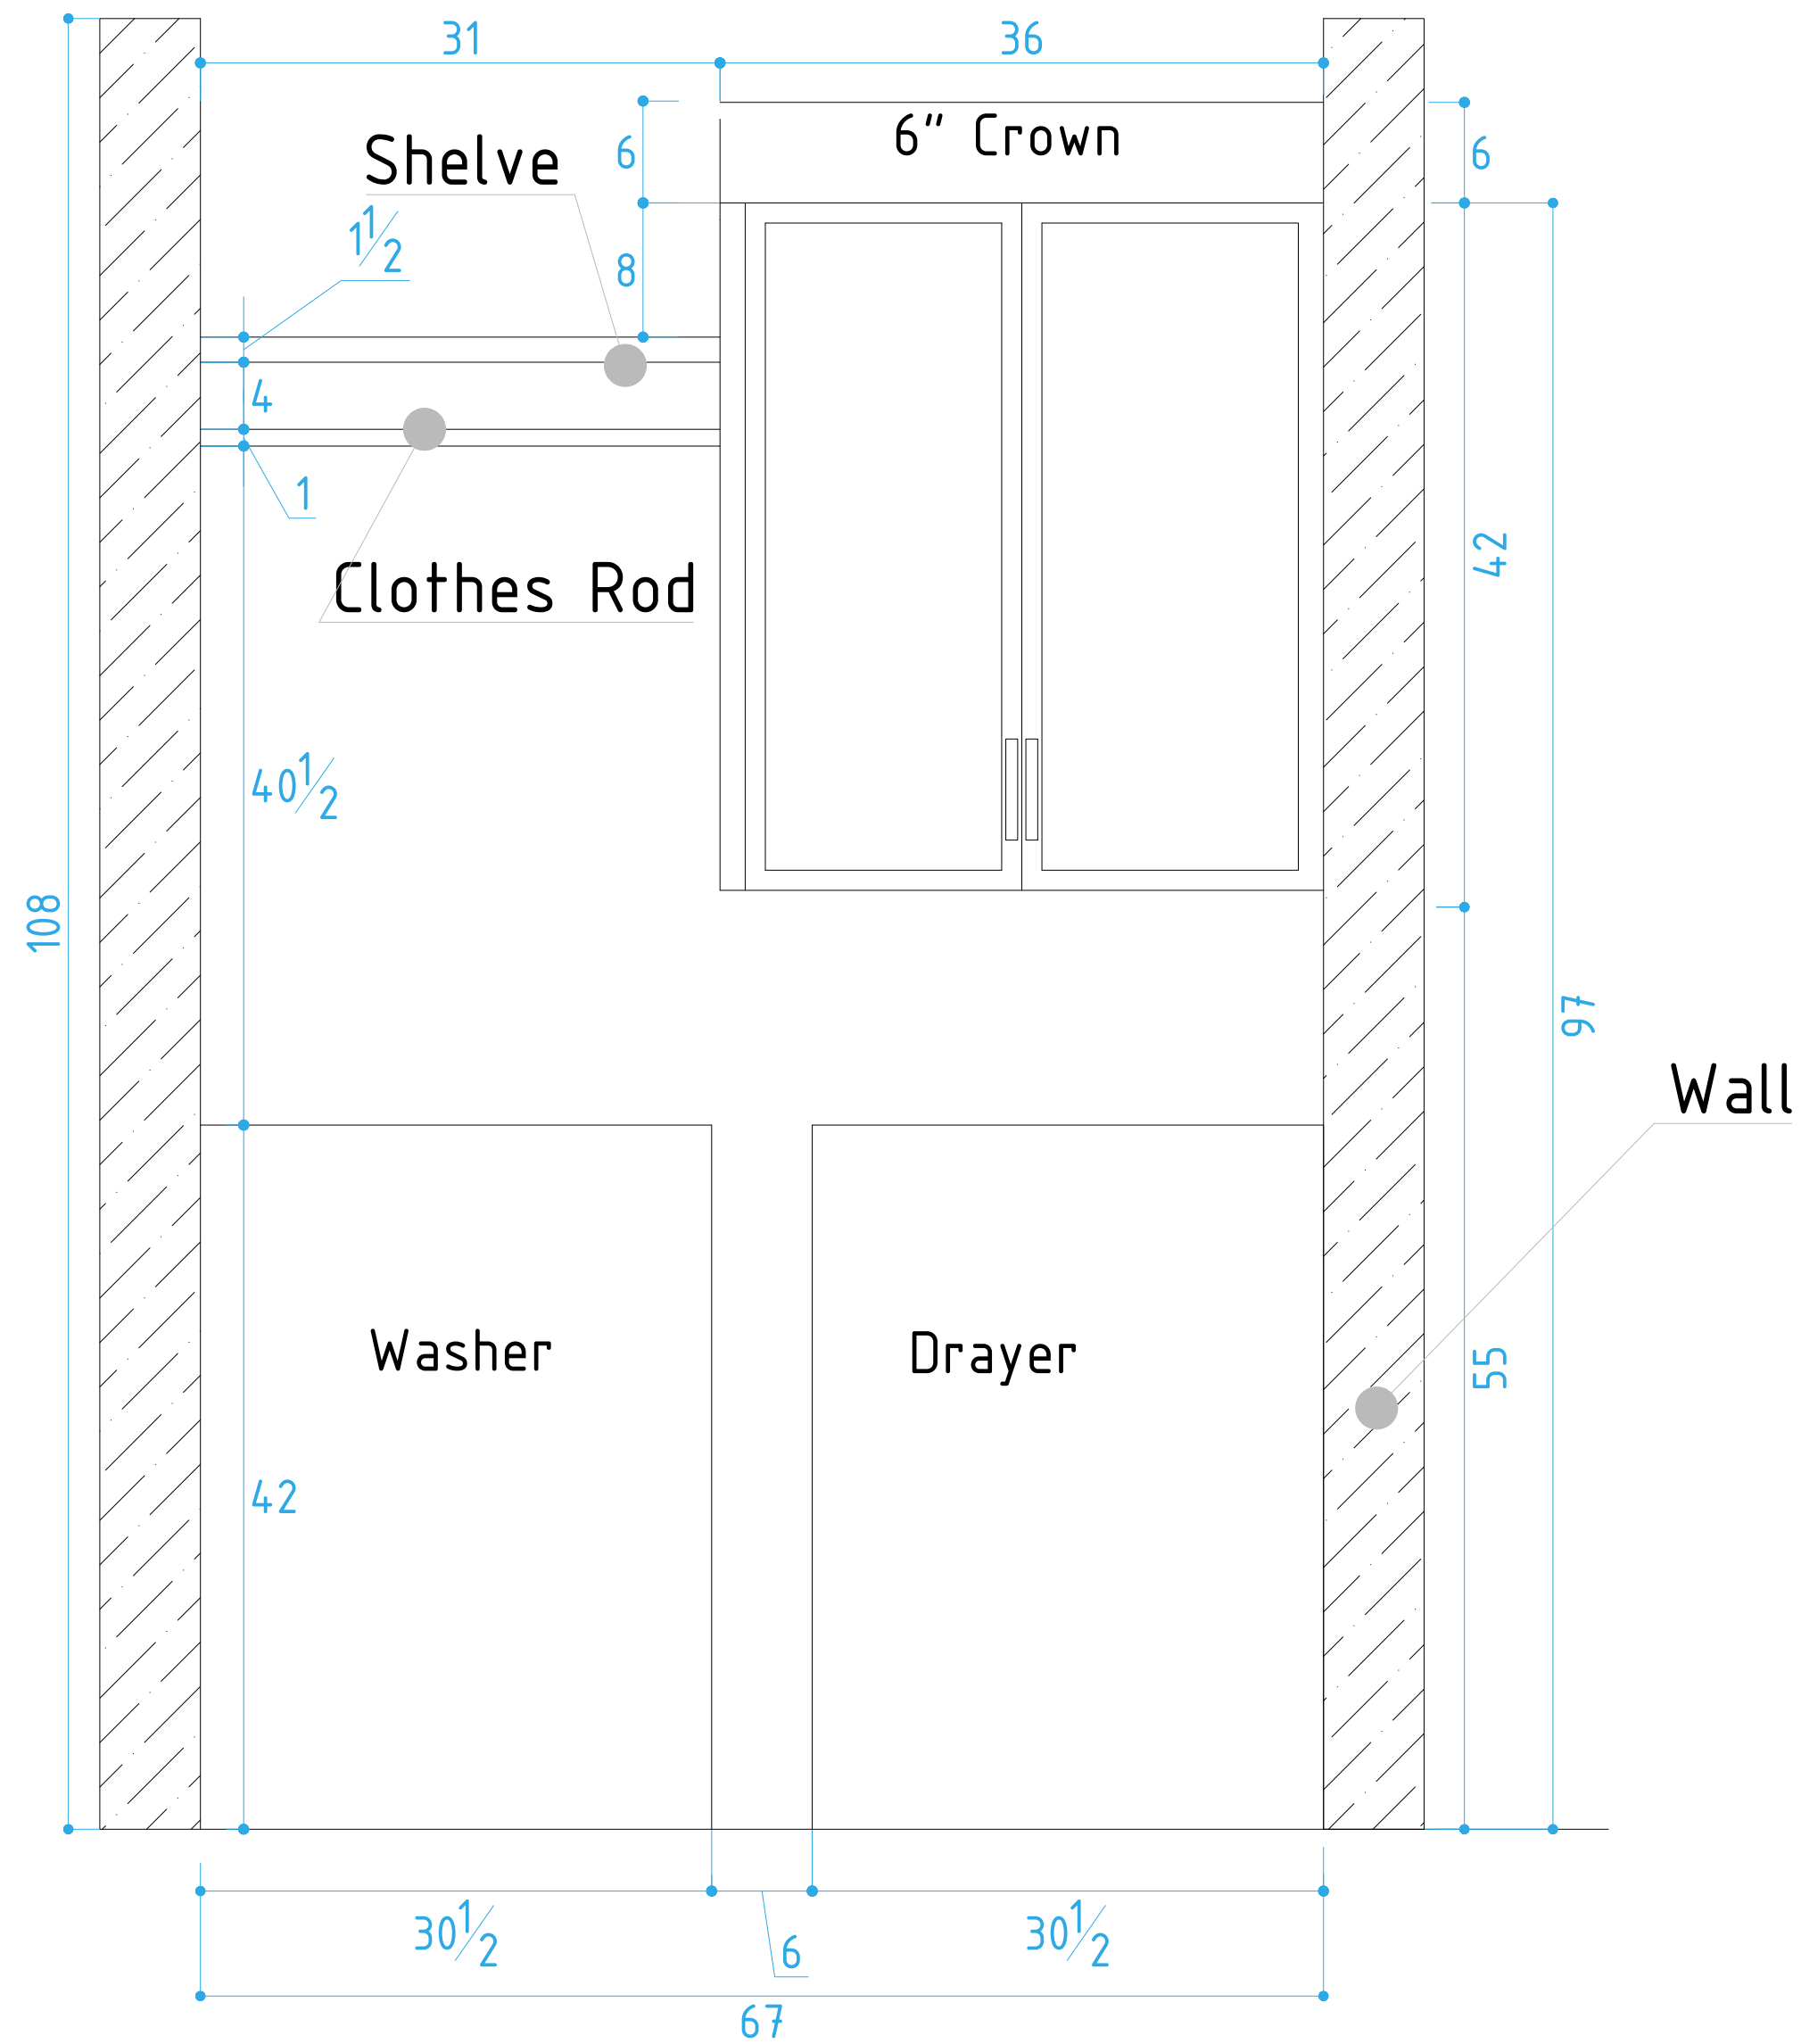

Project: Widlak

Address:

Drawing: Oven wall and GB  
Date: 25.03.2022

Page: 2 out of the 16

Project: Widlak

Address:

Drawing: Range wall  
Date: 25.03.2022

Page: 3 out of the 16

# LAUNDRY

**Project:**  
 Widlak

**Address:**

**Drawing:**  
 Laundry  
**Date:** 25.03.2022

**Page:**  
 4 out of  
 the 16

*Project:*  
*Widlak*

*Address:*

*Drawing*  
*3d Image island, Range wall and Oven wall*

*Address:*

*Drawing*  
*3d Image island, Range wall and Oven wall*

*Date:* 25.03.2022

*Page:*  
*9 out of the 14*

*Project:*  
*Widlak*

*Address:*

*Drawing*  
*3d Image island, Range wall and Oven wall*  
*Date: 25.03.2022*

*Page:*  
*10 out of the 14*

*Project:*  
*Widlak*

*Address:*

*Drawing*  
*3d Image island, Range wall and Oven wall*

*Page:*  
*11 out of the 14*

*Date:* 25.03.2022

*Project:*  
Widlak

*Address:*