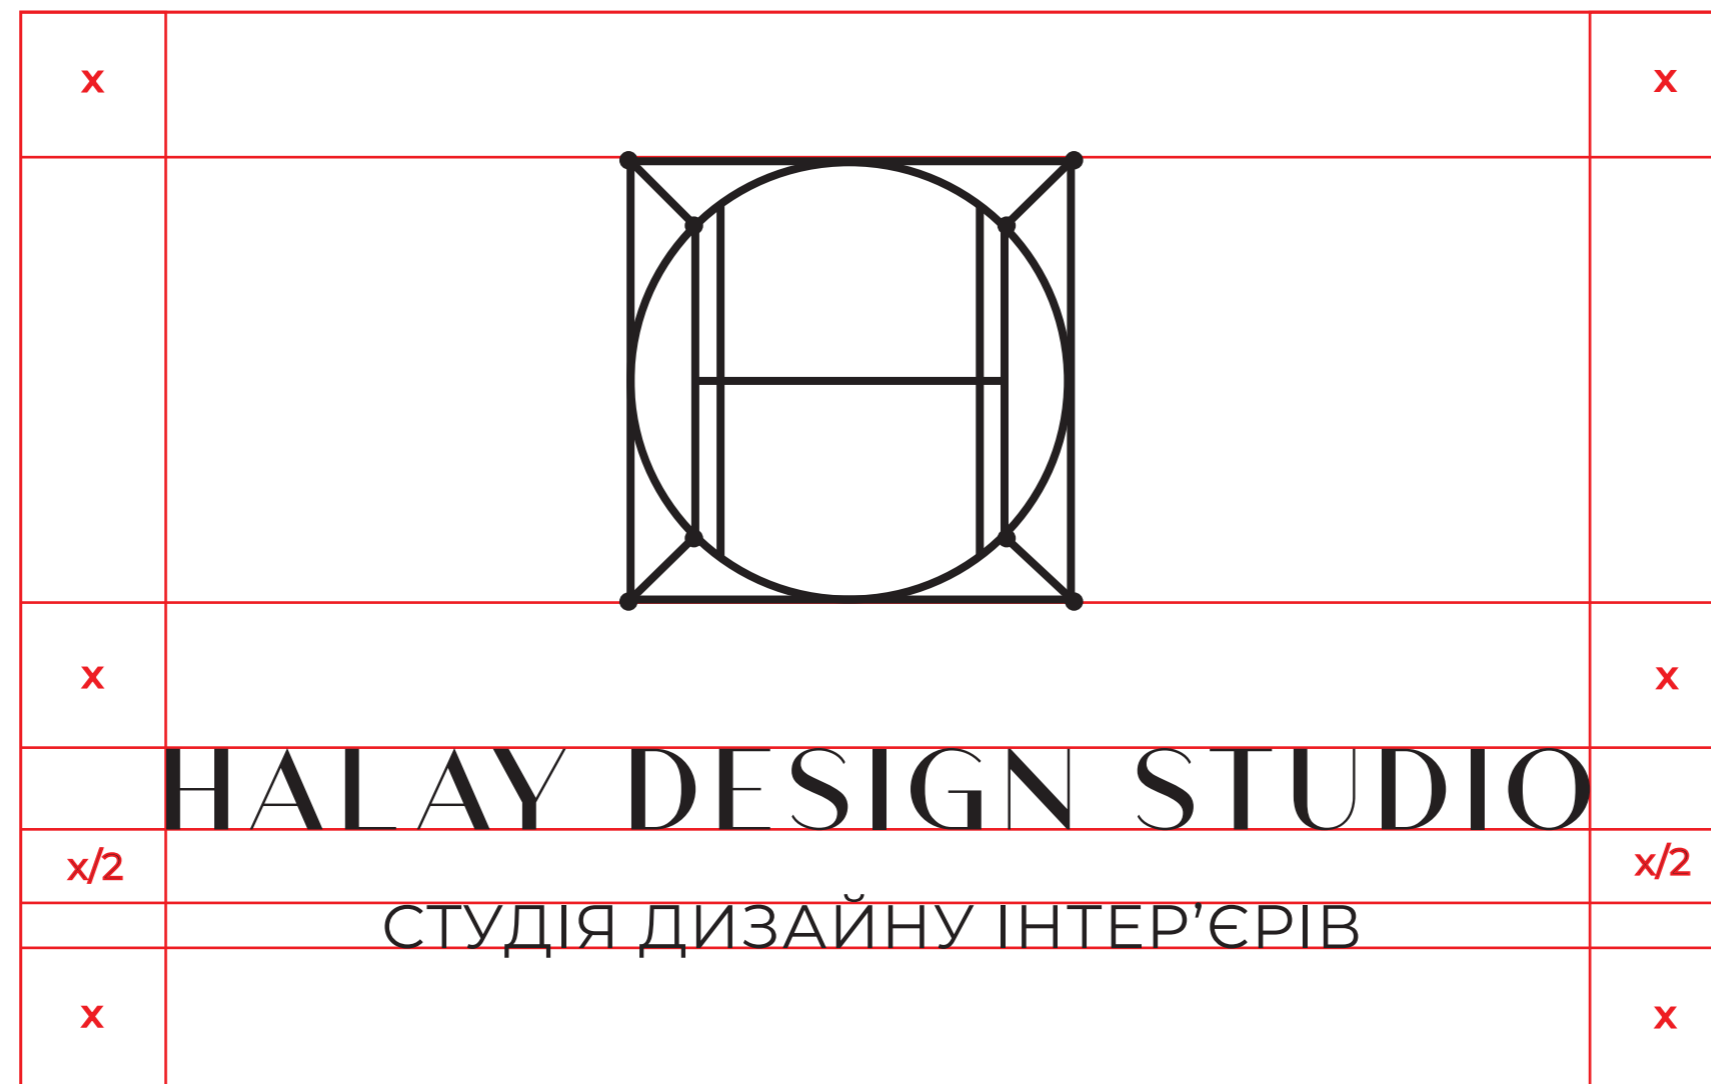

3. Побудова логотипу за модульною сіткою

відстань до логотипу становить від 71px з кожної сторони

3. Building a logo on a modular grid

the distance to the logo is from 71px on each side

- distance 71px