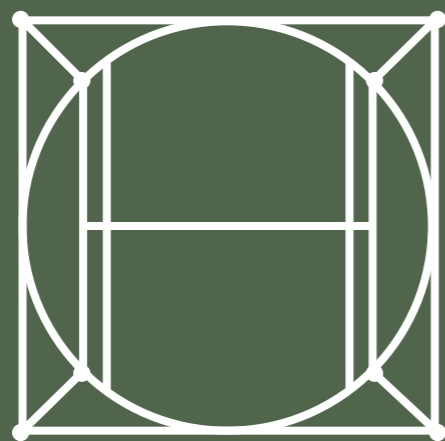

HALAY DESIGN STUDIO

СТУДІЯ ДИЗАЙНУ ІНТЕР'ЄРІВ