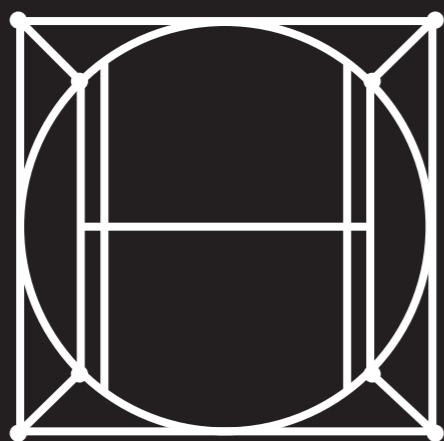

HALAY DESIGN STUDIO

СТУДІЯ ДИЗАЙНУ ІНТЕР'ЄРІВ