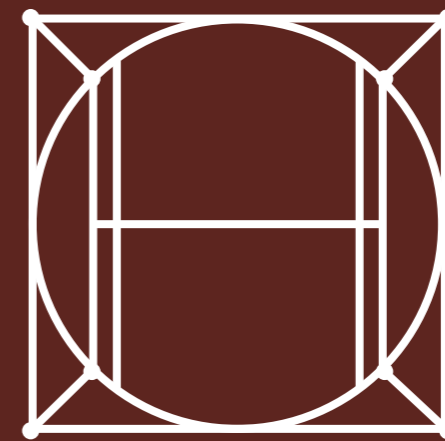

HALAY DESIGN STUDIO

СТУДІЯ ДИЗАЙНУ ІНТЕР'ЄРІВ