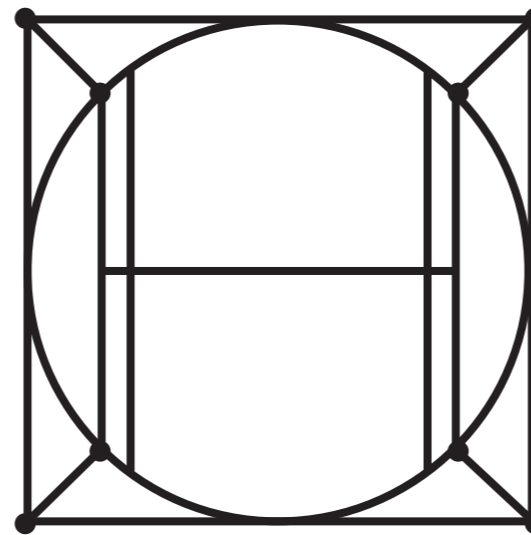

A dark green background featuring a light-colored geometric design. The design consists of a large circle centered horizontally, with a square frame around it. The square's corners are connected to the circle's circumference by diagonal lines, and the midpoints of the top and bottom sides of the square are also connected to the circle's circumference. This creates a series of vertical and horizontal lines that define a grid-like structure within the circle. Eight small circles are placed at the intersections of these lines: at the four corners of the square and at the four points where the vertical lines meet the circle's circumference.

# HALAY DESIGN STUDIO

LOGOBOOK

1. Основна версія логотипу

1. Main logo version

**HALAY DESIGN STUDIO**

СТУДІЯ ДИЗАЙНУ ІНТЕР'ЄРІВ

2. Додаткова версія логотипу

2. Additional logo version

### 3. Побудова логотипу за модульною сіткою

відстань до логотипу становить від 71px з кожної сторони

### 3. Building a logo on a modular grid

the distance to the logo is from 71px on each side

 - distance 71px