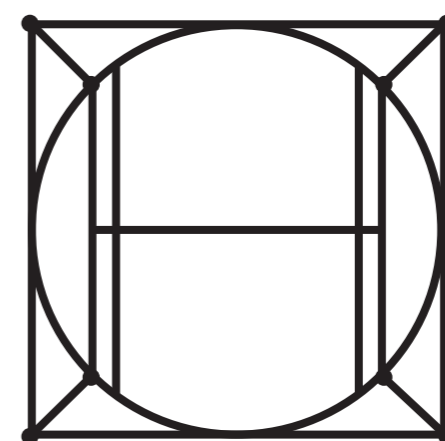

HALAY DESIGN STUDIO

СТУДІЯ ДИЗАЙНУ ІНТЕР'ЄРІВ