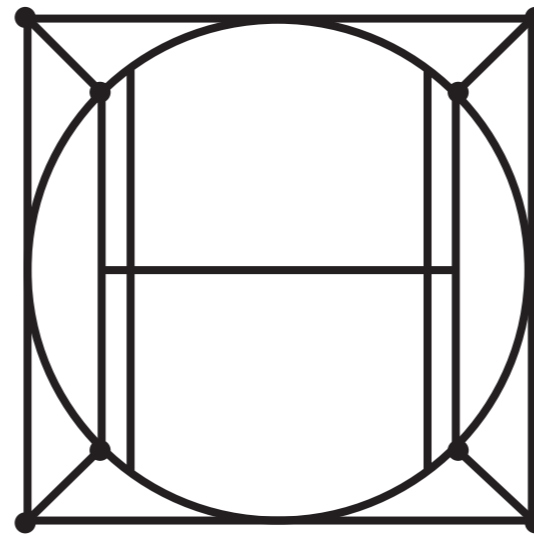

1. Основна версія логотипу

1. Main logo version

HALAY DESIGN STUDIO

СТУДІЯ ДИЗАЙНУ ІНТЕР'ЄРІВ