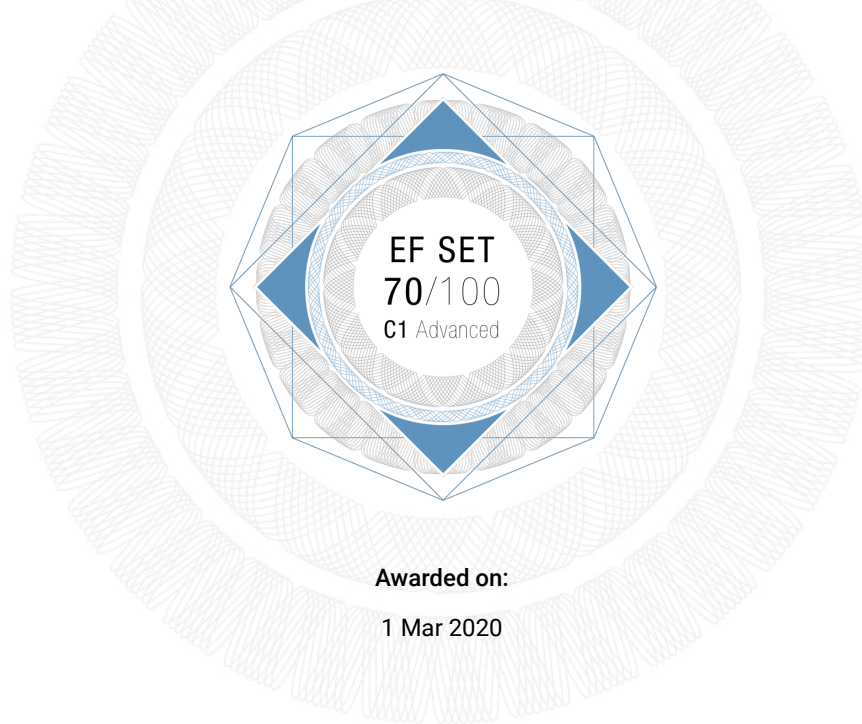

This is to certify that

Анна Чебелюк

has successfully completed the EF SET Certificate
and has earned the English level:

Awarded on:

1 Mar 2020

Understanding the results

| | | | | | | |
|-------|----------------|------------------|--------------------|-----------------------------|------------------------|------------------|
| EFSET | 1-30 | 31-40 | 41-50 | 51-60 | 61-70 | 71-100 |
| CEFR | A1 Beginner | A2 Elementary | B1 Intermediate | B2 Upper Intermediate | C1 Advanced | C2 Proficient |

Your level of English is **70/100** on the EF SET score scale and **C1 Advanced** according to the Common European Framework of Reference (CEFR). This score is calculated as an average of your reading and listening scores