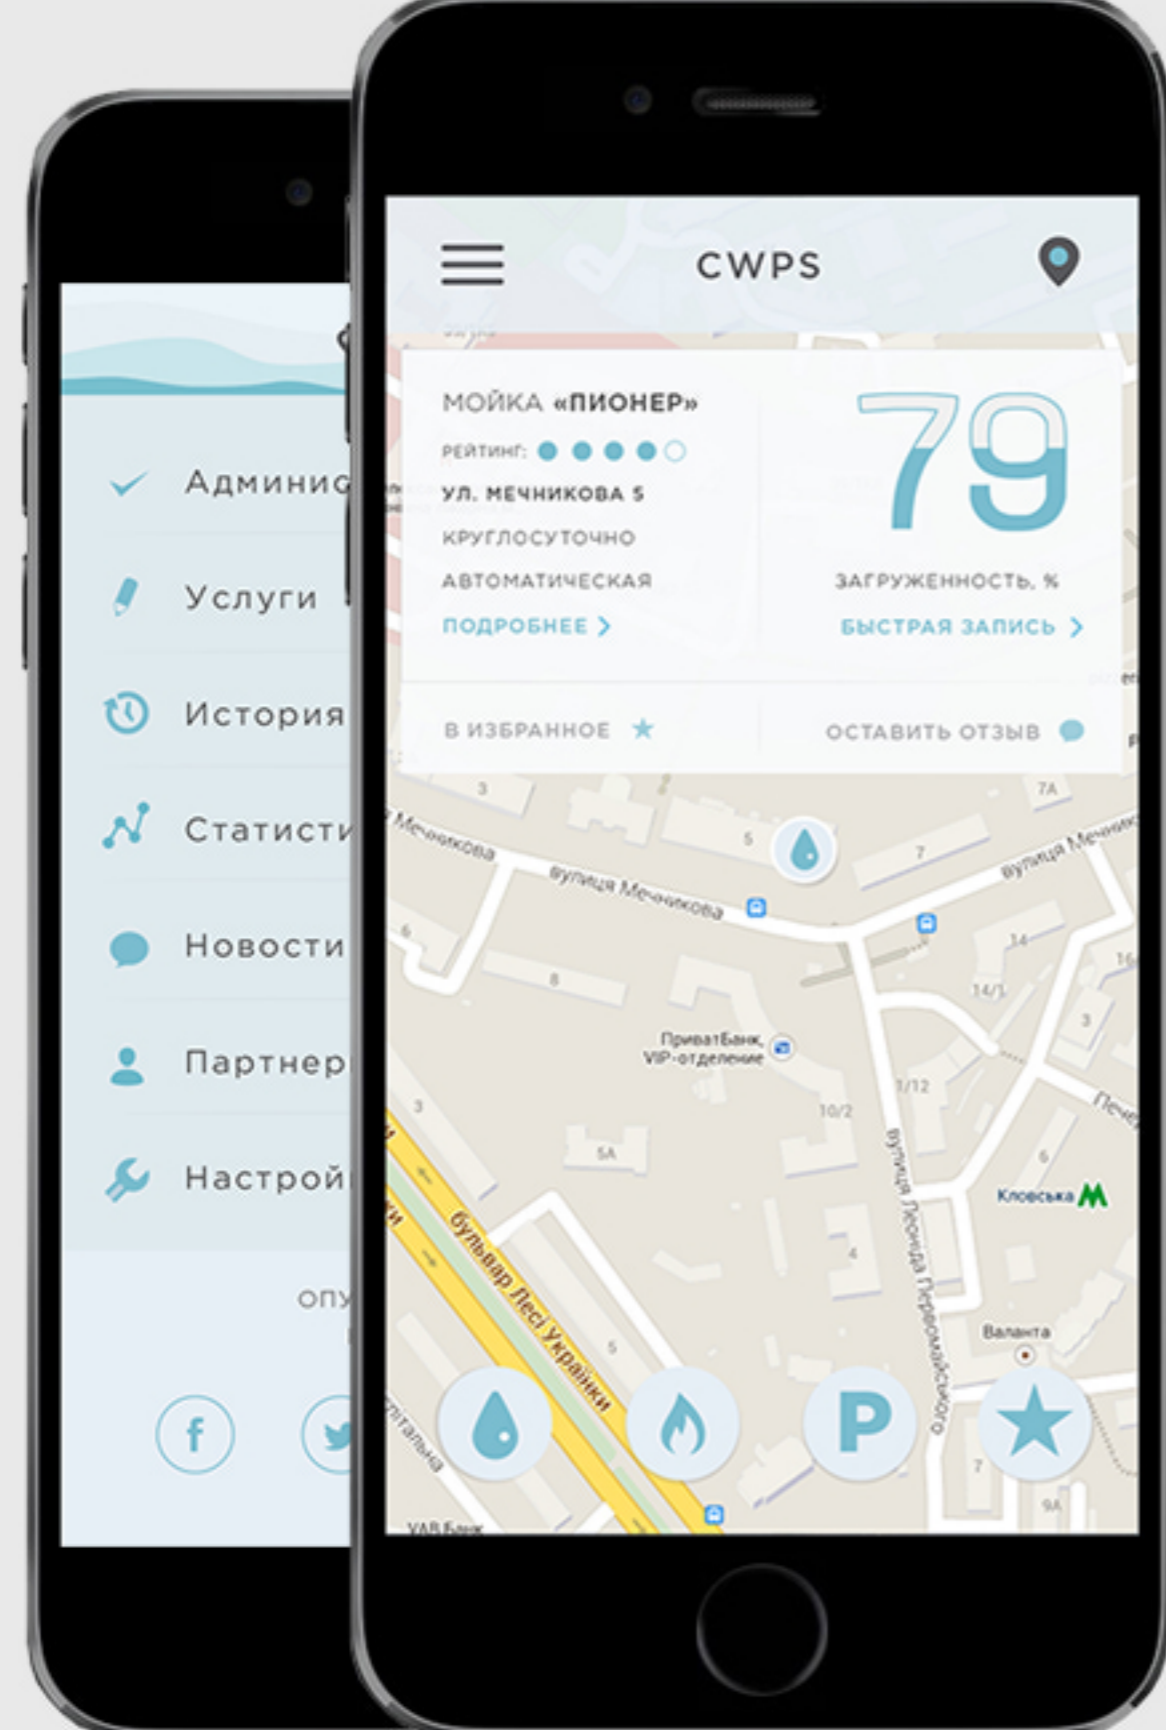

# CWPS

Car wash points search

## MAIN SCREEN

SIMPLE & NICE NOTIFICATION

## TWO VERSIONS

CLIENT & CAR WASH ADMINISTRATOR

## MAP & INFO

THANKS FOR WATCHING