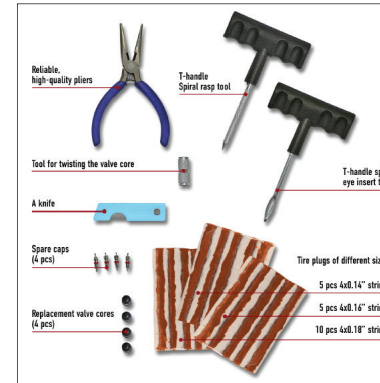

Реклама на Amazon
(создание листинга).

QUALITY TIRE PRESSURE GAUGE

Measurement range of 100 PSI. 7.5 BAR

Pressure Release button allows for controlled reduction of pressure

Accurate Mechanical Grade B accuracy standard

Larger 1.5" Display makes for clearer deal and more accurate reading

For SUV & ATV
For Car
For Motorcycle
For Truck

Happy stool
by A&A

Made from quality eco-friendly bamboo, strong, durable and simply beautiful.

Toilet seat made from high quality materials and it is very durable, not wobbly and will allow you to feel confident.

Rubber Pads on the toilet stool legs do not enable it to slip, so the stool stands confidently and does not scratch your floor.

Happy stool
by A&A

35° Healthy position

90° Unhealthy position

Helps to straighten your digestive tract and relaxes the surrounding muscles for healthy.

With unhealthy position everything happens uncomfortable and long time.