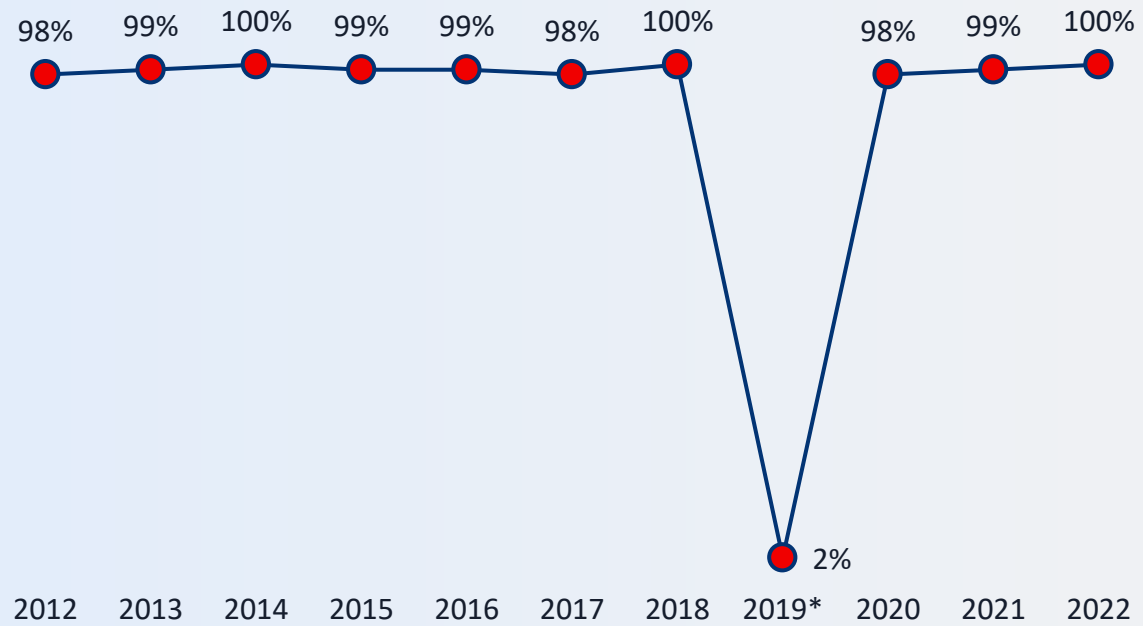

THE MASSIVE SUPPORT FROM OUR FANS

MATCH ATTENDANCE
OF OUR HOME GAMES

*2019 due to lockdown and COVID restrictions