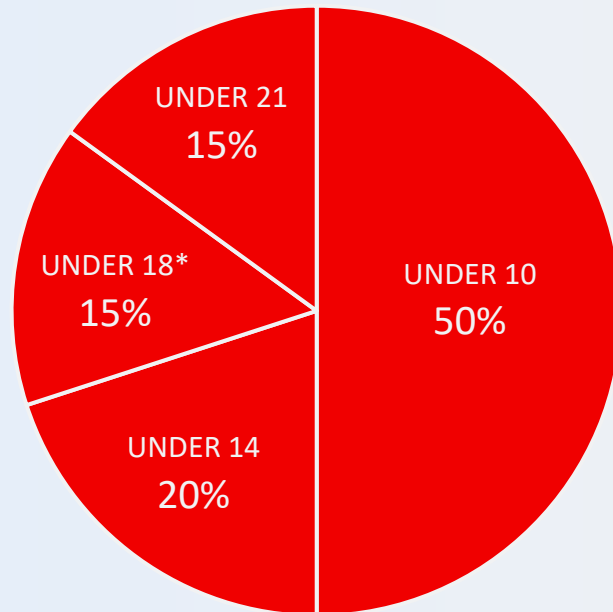

THE ACADEMY'S STRUCTURE

EACH YEAR KIDS WHO REACH CERTAIN AGE WILL BE EXAMINED & PROMOTED TO THE NEXT GROUP OR REJECTED

THIS WILL HELP TO DISCOVER NEW TALENTS & KEEP THE SYSTEM EFFECTIVE

*The mistake in the text: $50\% + 20\% + 20\% + 15\% = 105\%$