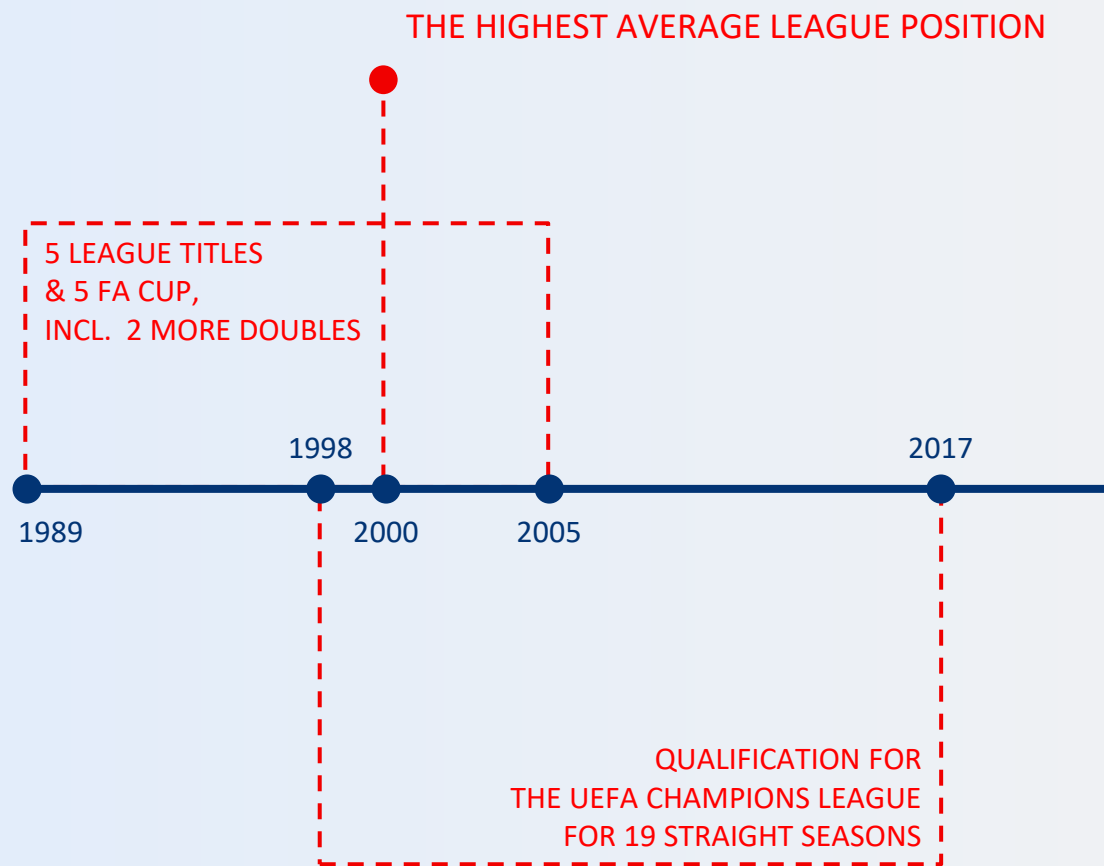

AND A LOT OF VICTORIES