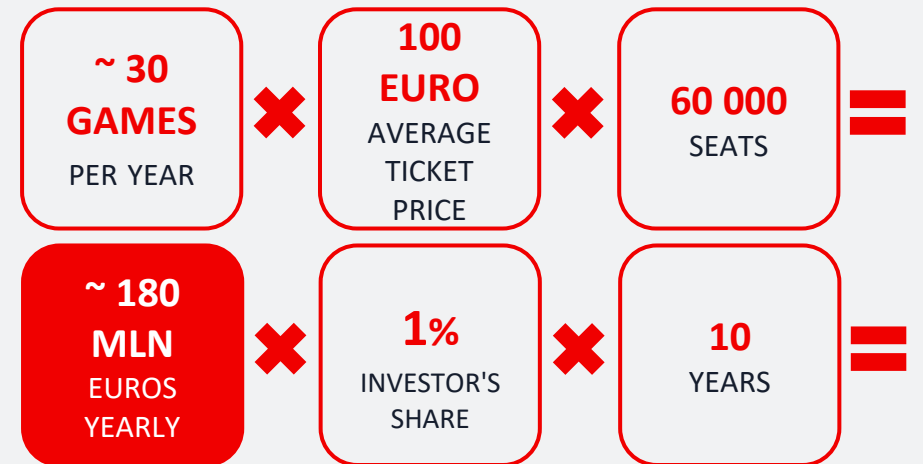

~ 18 MLN EUROS INCOME